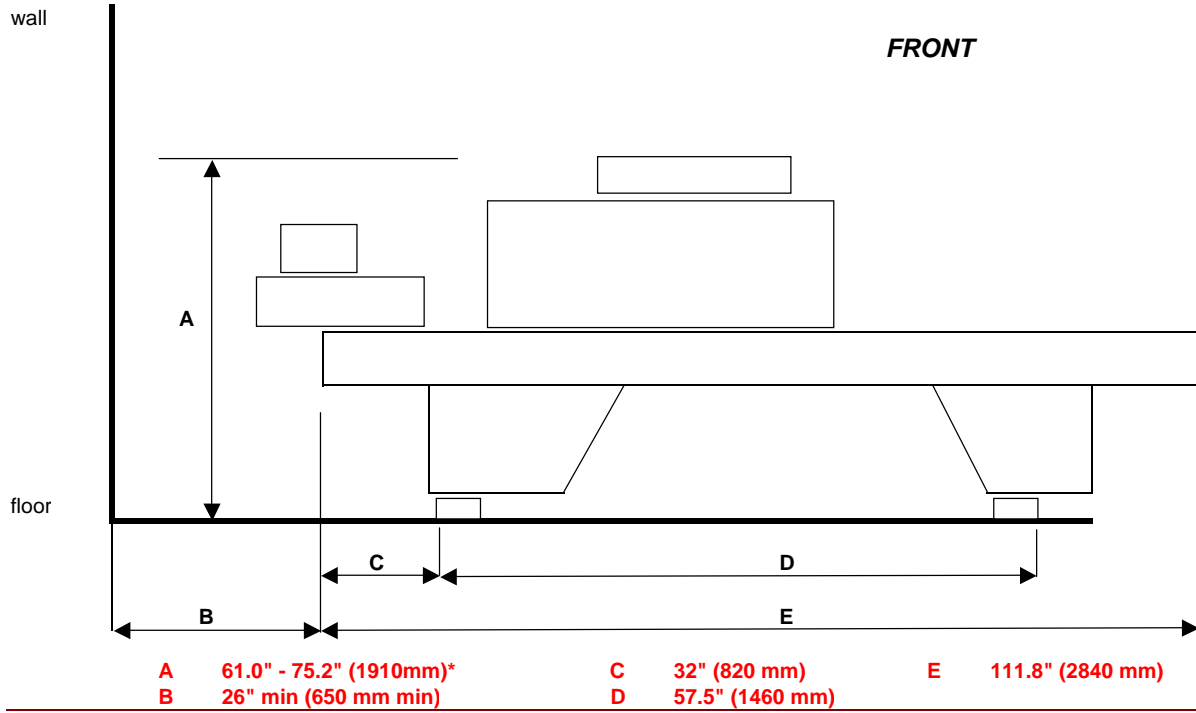

KNA & Co.

2521 Gross Point Road
Evanston, IL 60201, USA

888 686-5366 / 847 864-9670
847 864-8324 - fax

kna@knacompany.com

www.knacompany.com

MISOMEX 500S

**** Note- height will depend on type of light source.
Shown here is OLEC light unit. Machine with Theimer light unit is 14" higher**